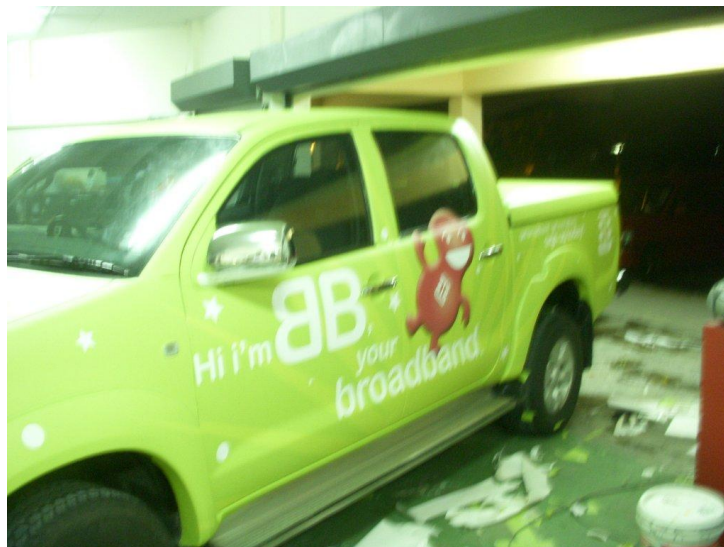

oxygen power 4wd

front side

left side

back side

right side

DUMEX RDSHOW EAST MALAYSIA

S 26 RDSHOW CAR VISUAL

RIO FIESTA RDSHOW

Base Relaunch Road Show 2009

Visual of Innova

Toyota Innova Left View

Toyota Innova Right View

Option 2

Toyota Innova Left View

Toyota Innova Right View

Option 1

Toyota Innova Front View

Toyota Innova Back View

Base Relaunch Road Show 2009

Pasaraya Yawata Nibong Tebal

BB Trail Vehicle

Walls “Durian Runtuh “Road Show

DARLIE RDSHOW INNOVA

TOYOTA WISH VISUAL